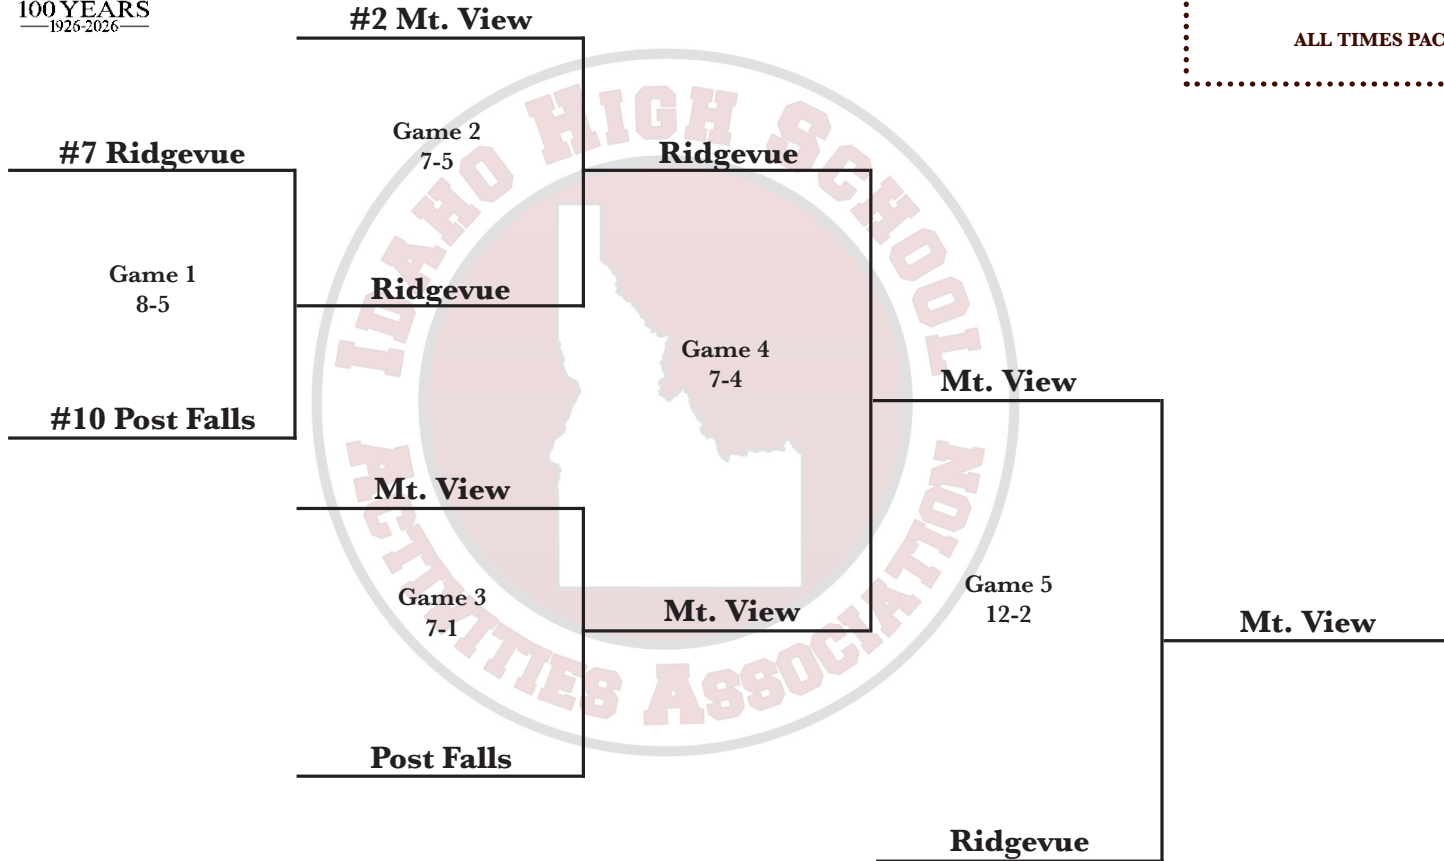

unbottled.

**6A State Regional Series**  
**North Qualifier**  
**Post Falls HS**  
**Dates: May 8-9**

**Mountain View Advances**

**GAME SCHEDULE**

**Friday**

Game 1	11:00 AM
Game 2	2:00 PM

**Saturday**

Game 3	9:00 AM
Game 4	12:00 PM
*Game 5	3:00 PM

\* If Necessary

**ALL TIMES PACIFIC**

3 Team Play-In Format  
 Double Elimination Qualifier - Winner of Play-In Advances to State Championships  
 8 teams based on representation (Rule 2) - 4 At-Large teams (highest ranked non-qualifiers)  
 District Champions Host State Regional  
 North = District 1/2      West = District 3 (2 Host)      East = District 4/5/6  
 3 Tier System (MaxPreps) for Play-In Seeding - Tier 1 (1-4 seeds) Tier 2 (5-8 seeds) Tier 3 (9-12 seeds)